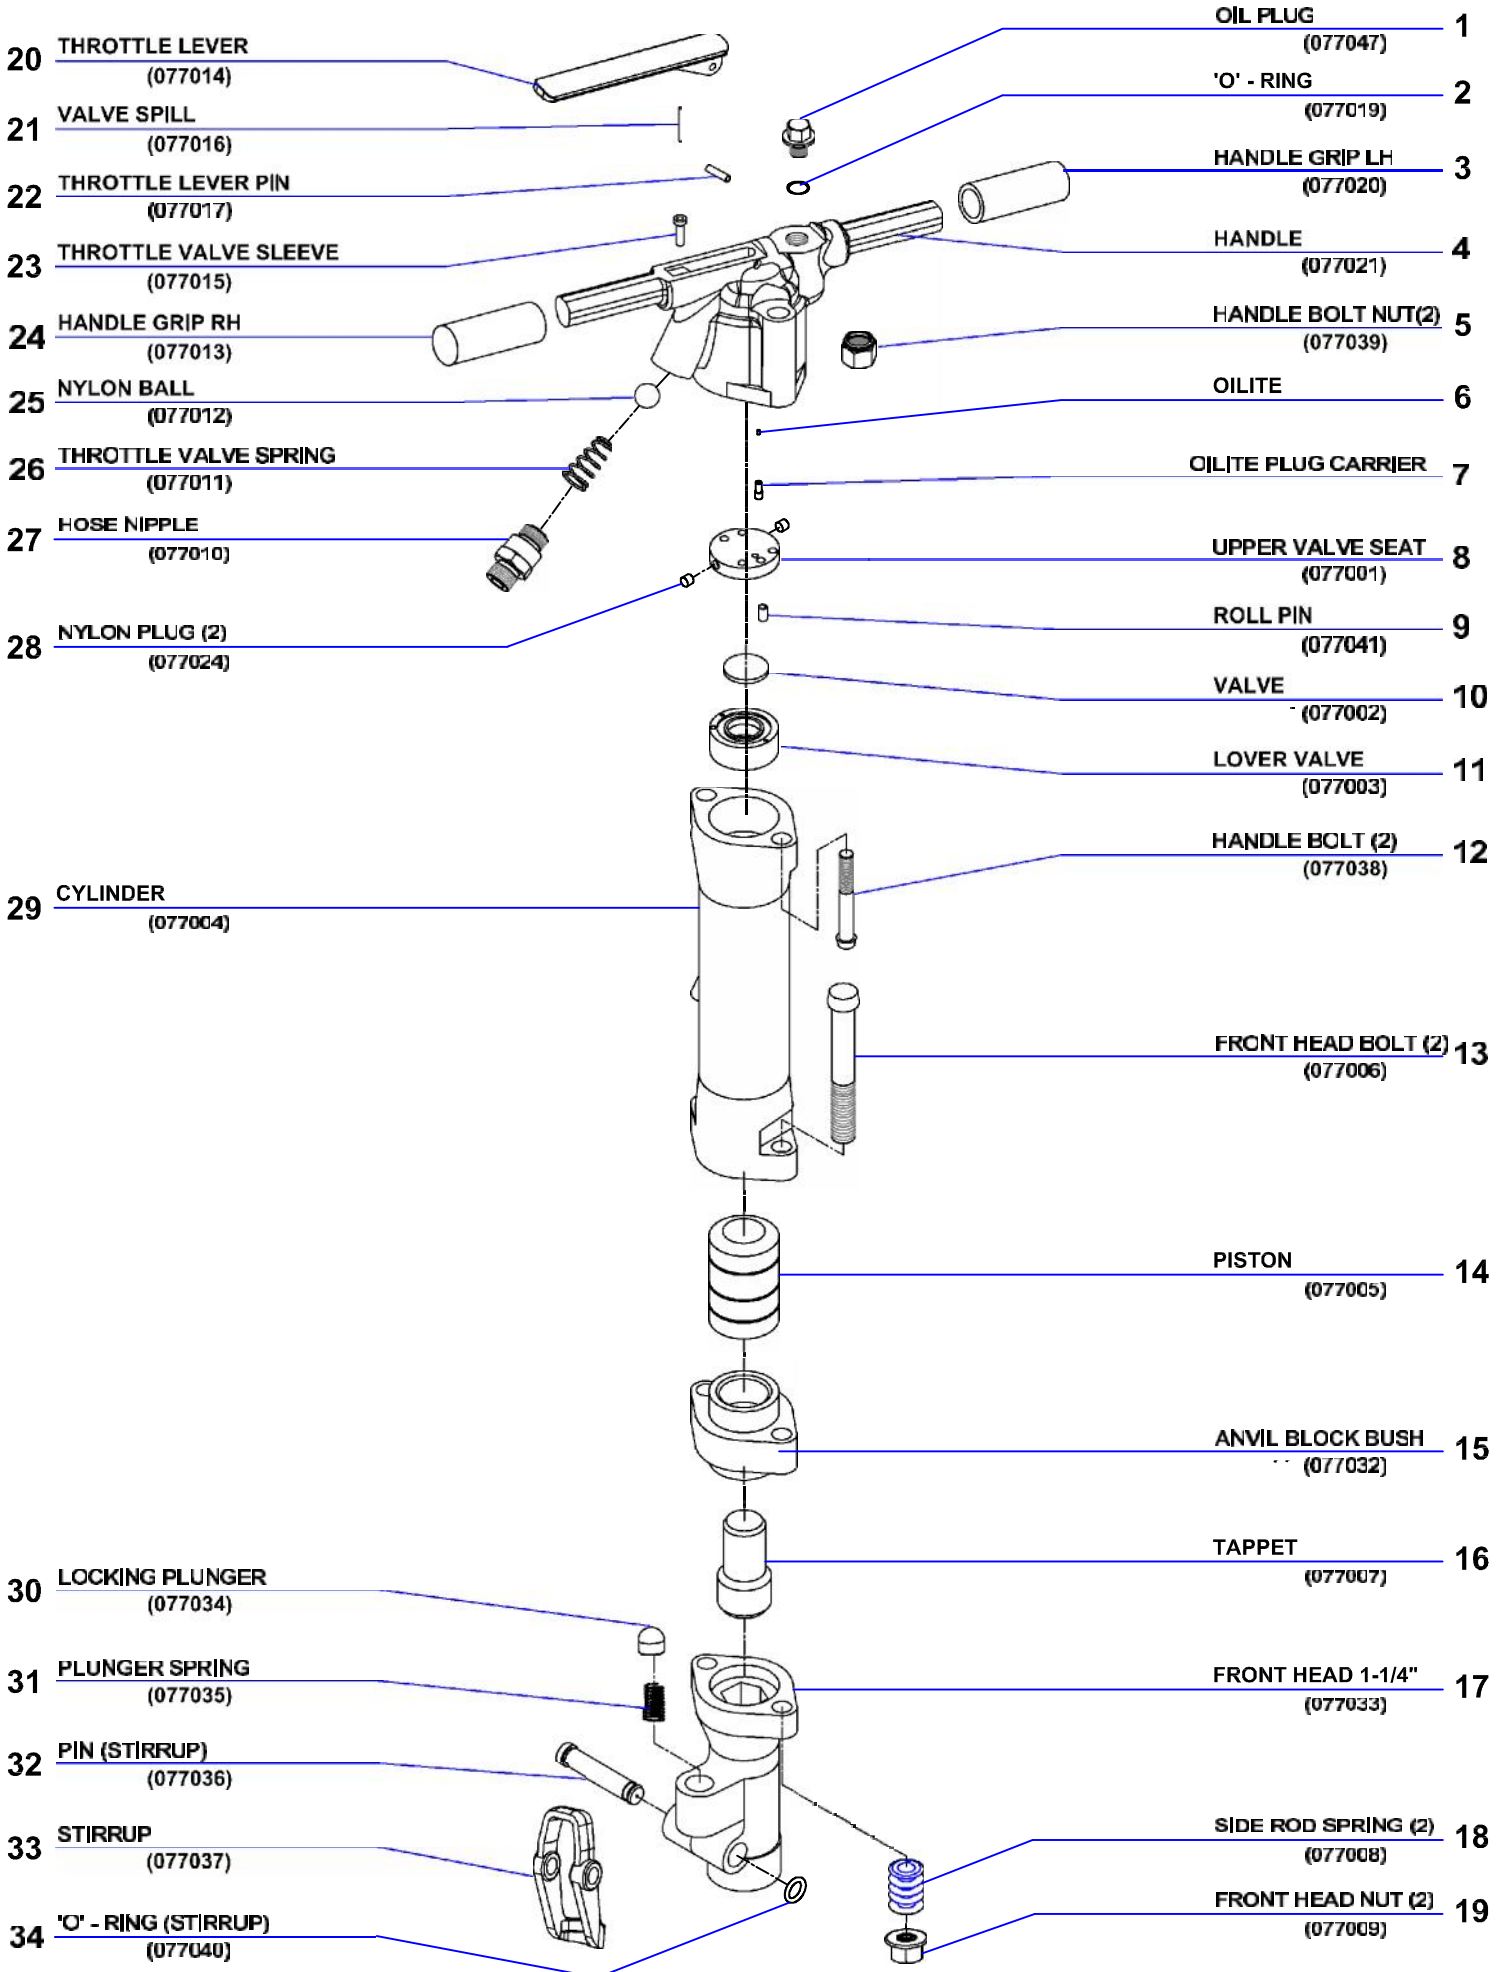

RB777 SERIES PNEUMATIC PAVING BREAKERS

PBT-RB777 1-1/4"

PARTS ILLUSTRATION

WITH PARTS LIST

20 THROTTLE LEVER
(077014)

21 VALVE SPILL
(077016)

22 THROTTLE LEVER PIN
(077017)

23 THROTTLE VALVE SLEEVE
(077015)

32 PIN (STIRRUP)
(077036)

33 STIRRUP
(077037)

34 'O' - RING (STIRRUP)
(077040)

OIL PLUG
(077047) 1

'O' - RING
(077019) 2

HANDLE GRIP LH
(077020) 3

HANDLE
(077021) 4

HANDLE BOLT NUT(2)
(077039) 5

OILITE 6

OILITE PLUG CARRIER 7

UPPER VALVE SEAT
(077001) 8

ROLL PIN
(077041) 9

VALVE
(077002) 10

LOVER VALVE
(077003) 11

HANDLE BOLT (2)
(077038) 12

FRONT HEAD BOLT (2)
(077006) 13

PISTON
(077005) 14

ANVIL BLOCK BUSH
(077032) 15

TAPPET
(077007) 16

FRONT HEAD 1-1/4"
(077033) 17

SIDE ROD SPRING (2)
(077008) 18

FRONT HEAD NUT (2)
(077009) 19